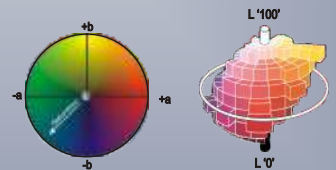

# PRESTO Delta €

DENSITOMETER

SPECTRO DENSITOMETER

DENSITY

DOT GAIN

DOT AREA

GRAY BALANCE

COLOR MATCH

MEASURE PLATES OR PRINTS

SPECTRO  
DENSITOMETER

Precision  
Easy Glide Track  
Never Touches Wet Ink

Very Large Display  
Zero Maintenance  
No Chargers  
3-Year Warranty  
7-Years On LED's

FREE 10-Day Trial